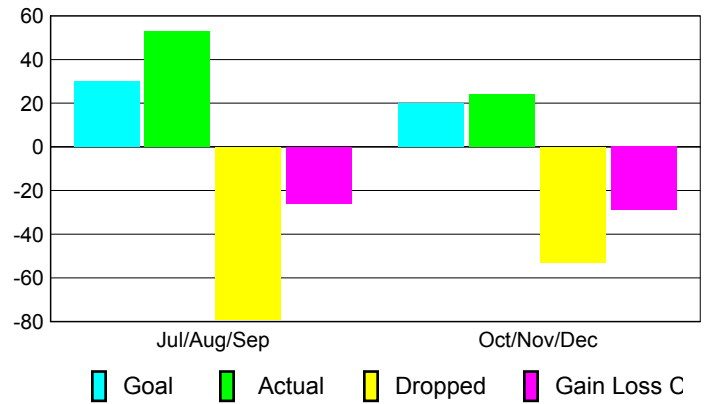

Membership Results 2010-2011

Goal, New, Dropped, Gain/Loss