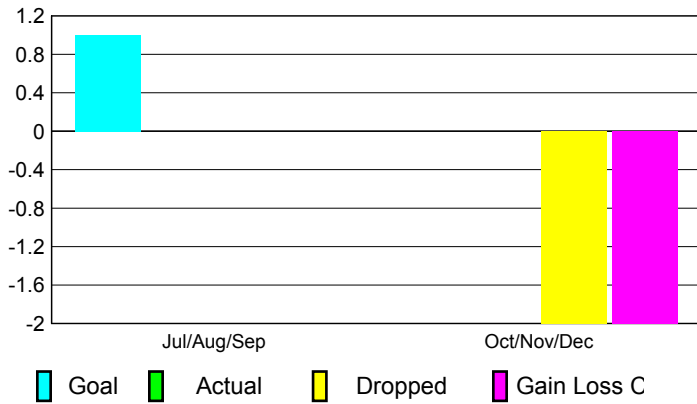

2010-2011 GMT Reports for District (or Undistricted) **District 4 C4**

GMT: **DANA M BIGGS**

Location: **CALIFORNIA**

GMT CA: **1**

CLUBS

Club Results
2010-2011

Clubs
2009-2010

Month	New Club Goal	Actual New Clubs	Actual Dropped Clubs	Gain/Loss of Clubs	Gain/Loss of Clubs
Jul/Aug/Sep	1	0	0	0	0
Oct/Nov/Dec	0	0	-2	-2	0
Totals	1	0	-2	-2	0

Club Results 2010-2011

Goal, New, Dropped, Gain/Loss

Comparison of Club Gain/Loss

Current Year Compared to the Previous Year

YTD Status Quo Clubs 2010-2011

Status Quo Clubs Compared to Status Quo Members

MEMBERSHIP